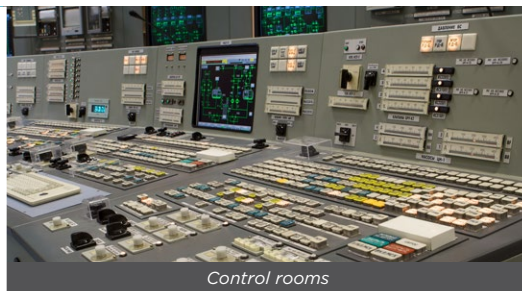

## Panel mount Indicators withstands even powerful water jets

The D-Series is a front panel mount indicator, controller and monitoring system for measurement applications in industrial environments. It is the robust alternative for your existing, not waterproof, panel meters.